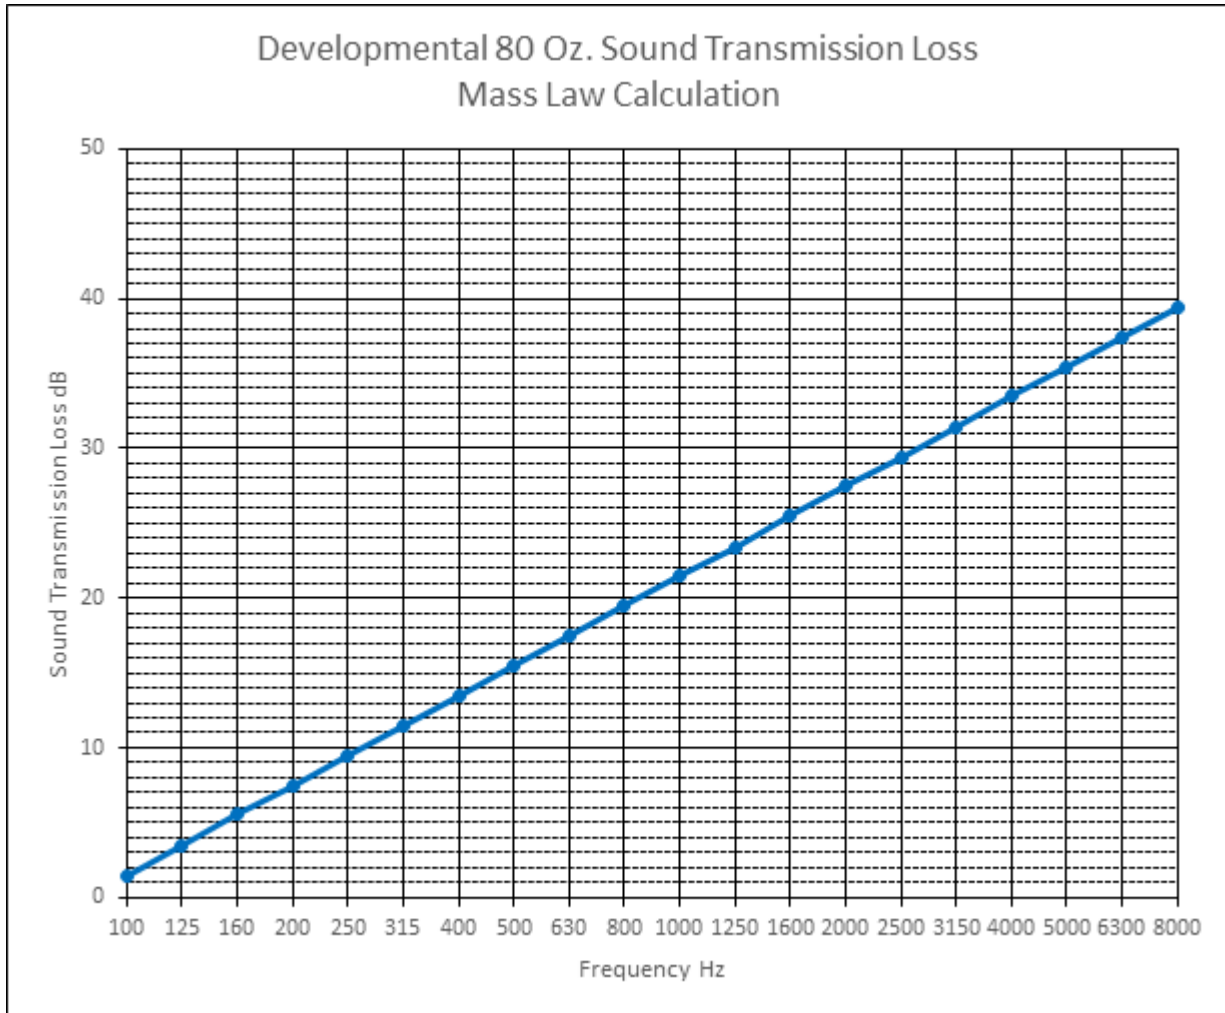

## MASS-LOADED 80 OZ SOUND BARRIER

**NOTE:** The information provided is the best currently available and has been obtained by prevailing test methods. It is true and accurate to the best of our knowledge at this time. The information is provided as guidelines, should not be considered as specifications and is subject to revision as additional knowledge and experience on this product are gained. It is the responsibility of the end user to determine the suitability of our products for their particular application.